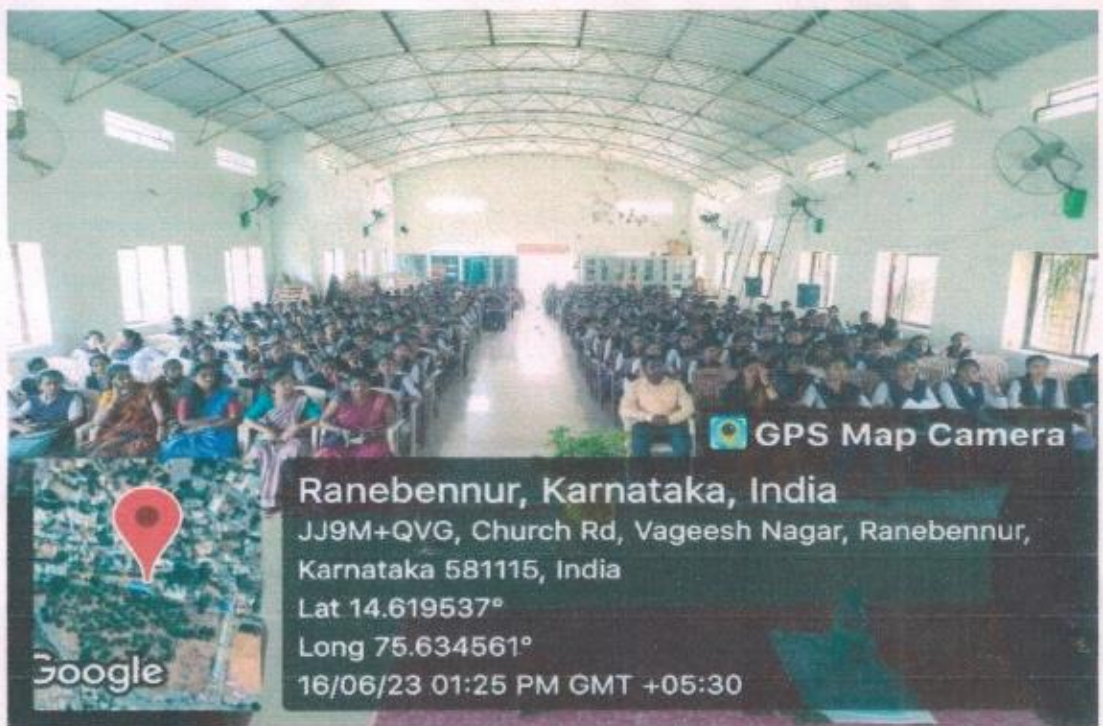

Ranebennur, Karnataka, India

JJ9M+QVG, Church Rd, Vageesh Nagar, Ranebennur,
Karnataka 581115, India

Lat 14.619537°

Long 75.634561°

16/06/23 01:25 PM GMT +05:30

GPS Map Camera