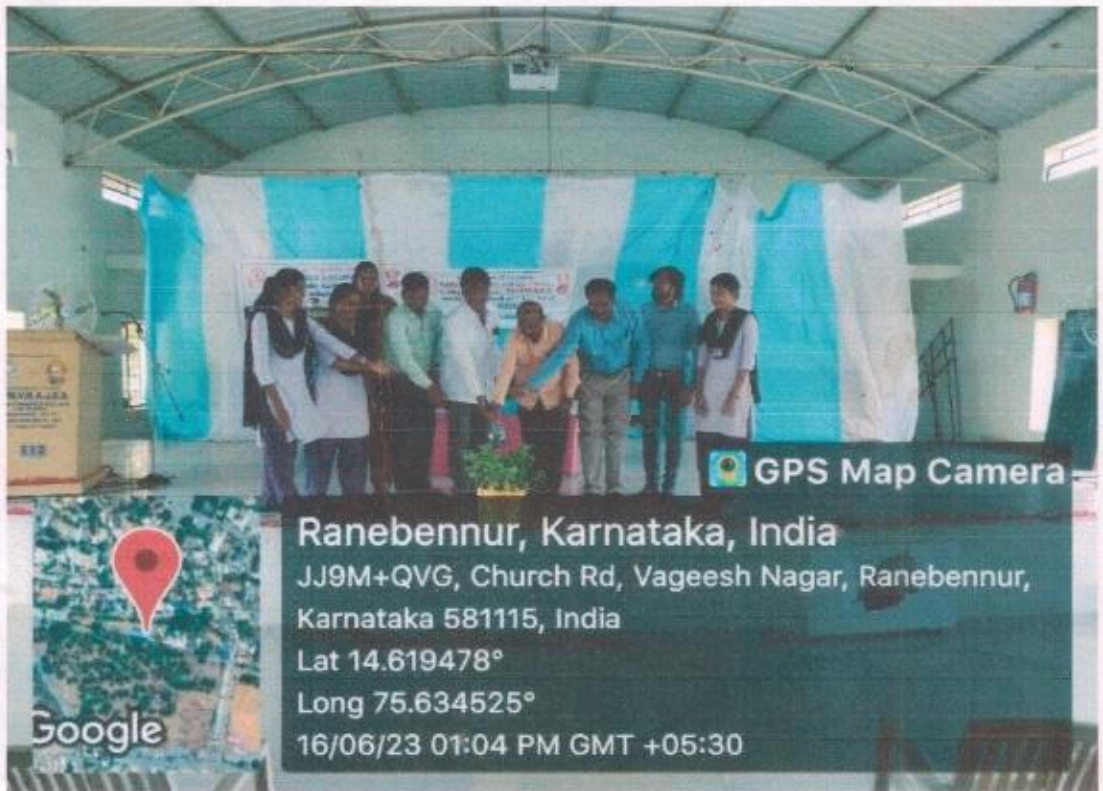

Ranebennur, Karnataka, India

JJ9M+QVG, Church Rd, Vageesh Nagar, Ranebennur,
Karnataka 581115, India

Lat 14.619478°

Long 75.634525°

16/06/23 01:04 PM GMT +05:30

GPS Map Camera